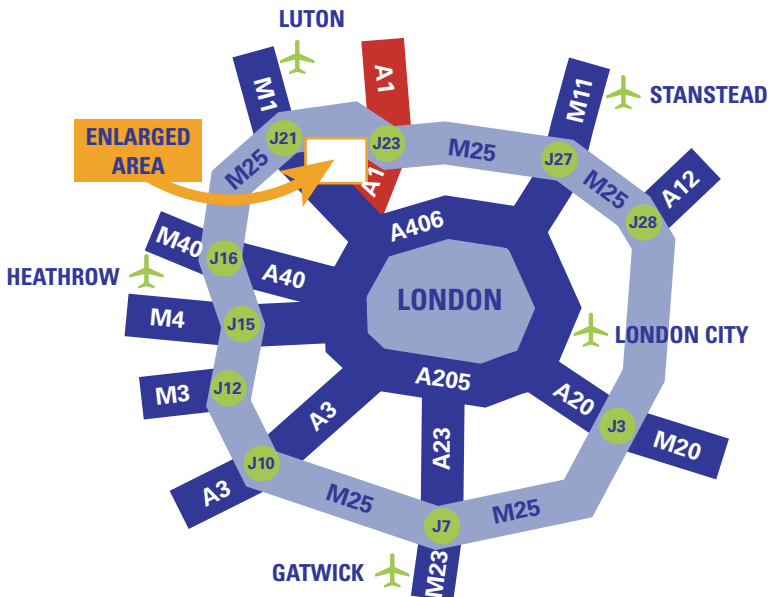

From the South (Central London) use the **A41**. Turn North onto the **A1 at Apex Corner**. At the first roundabout turn left and follow the signs to Borehamwood. When joining the main shopping street at the T junction turn left. At the Rail Station roundabout at the end of the main street turn right into **Theobald Street**. At the mini roundabout in 300 metres turn right into **Boulevard 25**. **Kinetic Centre** access is on the left.

Fastest journey time from **Kings Cross** 14 minutes. Normal journey time 22 minutes. Trains every 15 minutes during the business day with fast trains at peak hours.

AIR

Elstree - Light prop aircraft and helicopters only – Taxi 5 mins

Gatwick -Thameslink rail line north direct to Elstree - 65 mins

Heathrow - Piccadilly tube line to Kings Cross -Thameslink to Elstree. Direct Taxi - 35 mins

London City - Shuttle Bus to Canning Town – Jubilee tube line to London Bridge – Northern tube line to Kings Cross -Thameslink to Elstree. Direct Taxi - 60 mins

Luton -Thameslink rail line south direct to Elstree - 20 mins

Stansted -Train south to Tottenham Hale – Victoria tube line to Kings Cross –Thameslink to Elstree. Direct Taxi 35 mins

Kinetic Business Centre
Theobald Street
Elstree
Herts WD6 4PJ